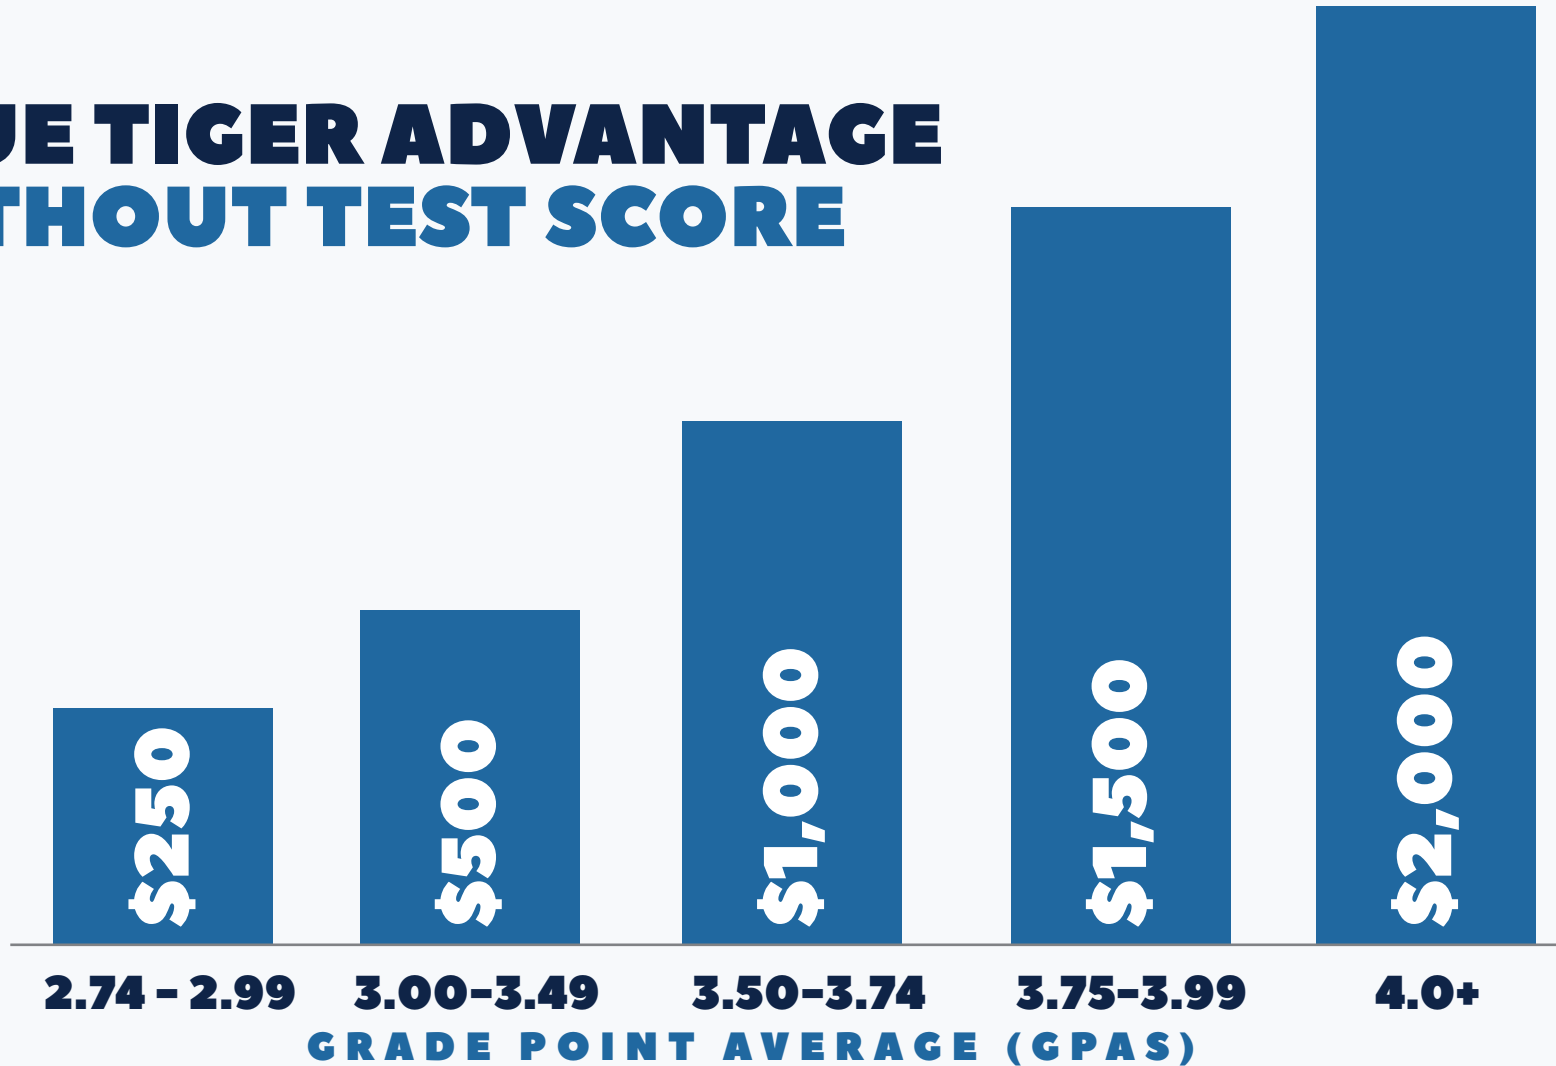

## BLUE TIGER ADVANTAGE WITHOUT TEST SCORE

**AWARDED AUTOMATICALLY TO ELIGIBLE FRESHMEN! Renewable For Up To 8 Semesters!**

**+ GUARANTEED - NO COMPETITION - If You Qualify, You Receive it!**

**QUESTIONS? CONTACT US**