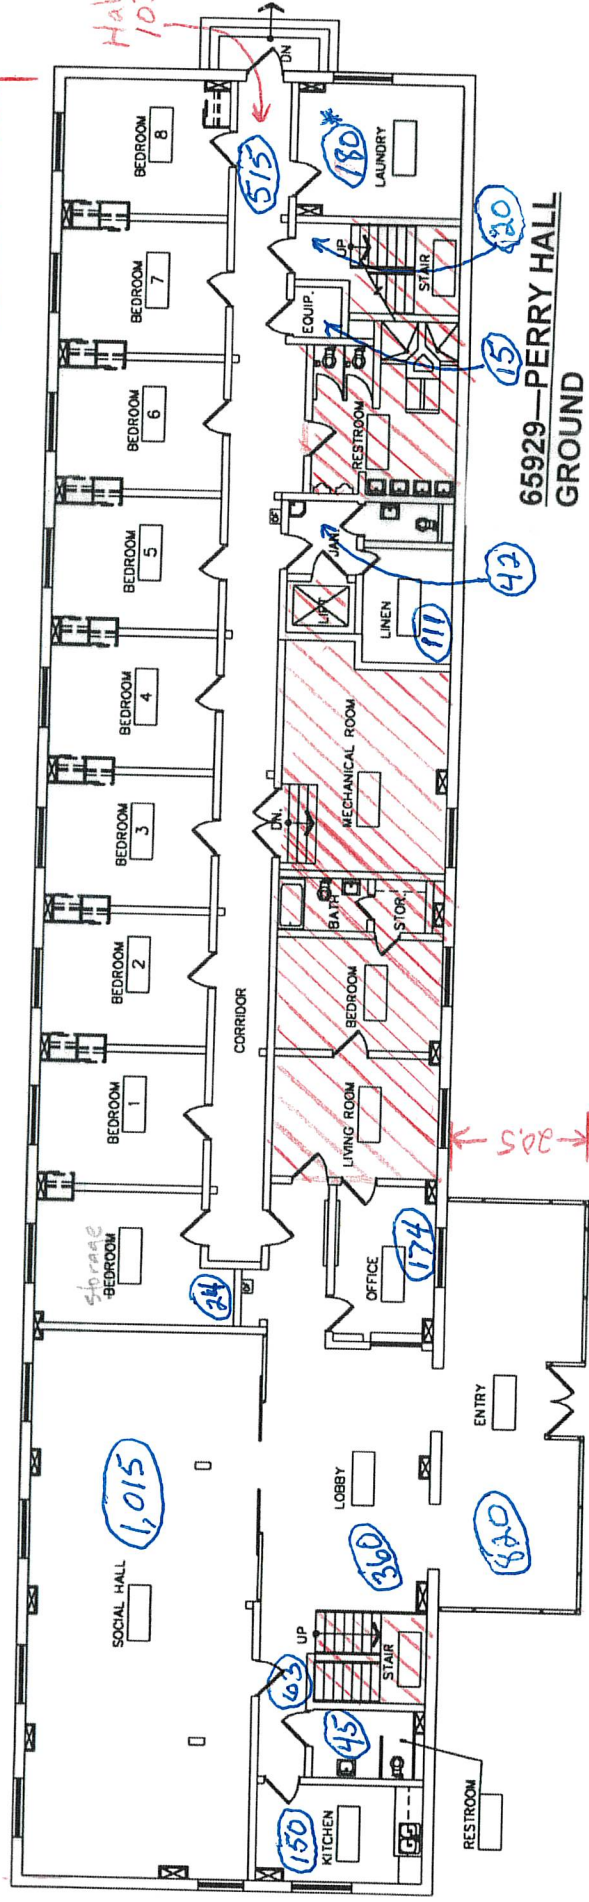

167.5

Hallway  
103 x 5

Hallway  
162 x 5

40

Bedrooms (including laundry & storage)  
 30 @ 180s.f. = 5,400s.f.  
 Other Areas -  
 4,512s.f.  
 29917sg.ft