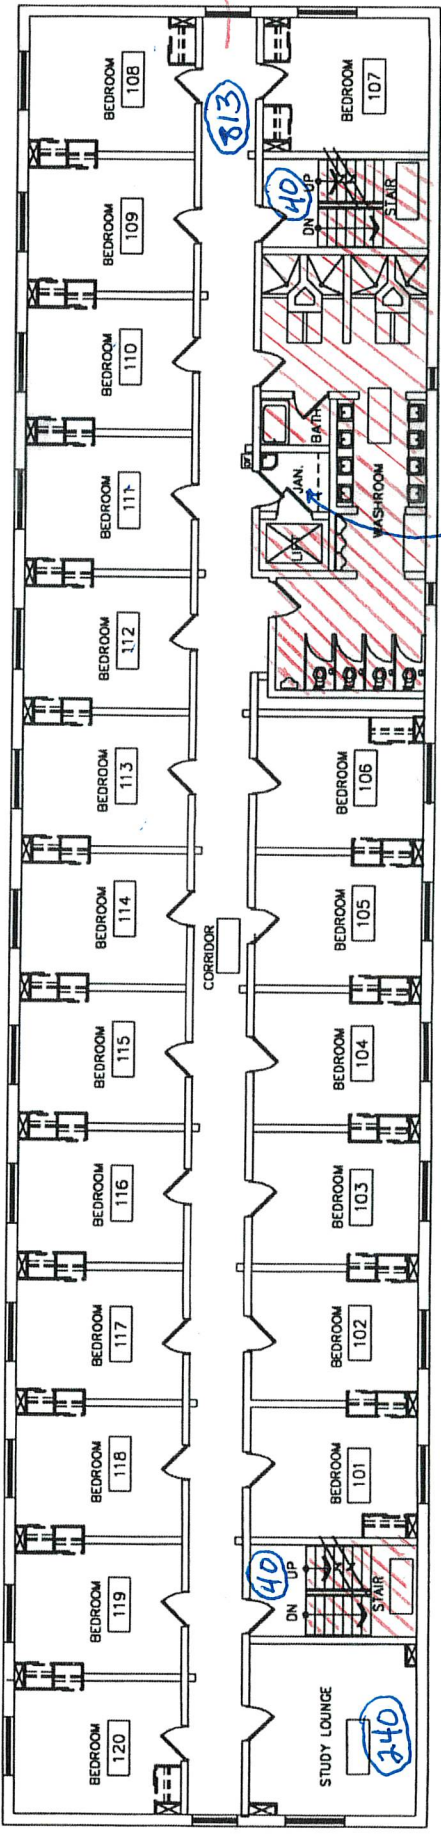

167.5

Hallway  
103 x 5

Hallway  
162 x 5

40

Bedrooms (including laundry & storage)  
 30 @ 180s.f. = 5,400s.f.  
 Other Areas -  
 4,512s.f.  
 29917sg.ft