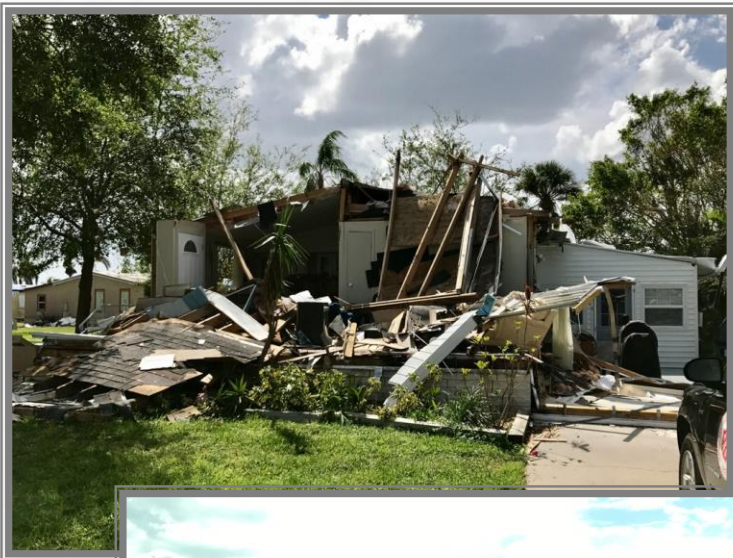

MOBILE HOME PARKS